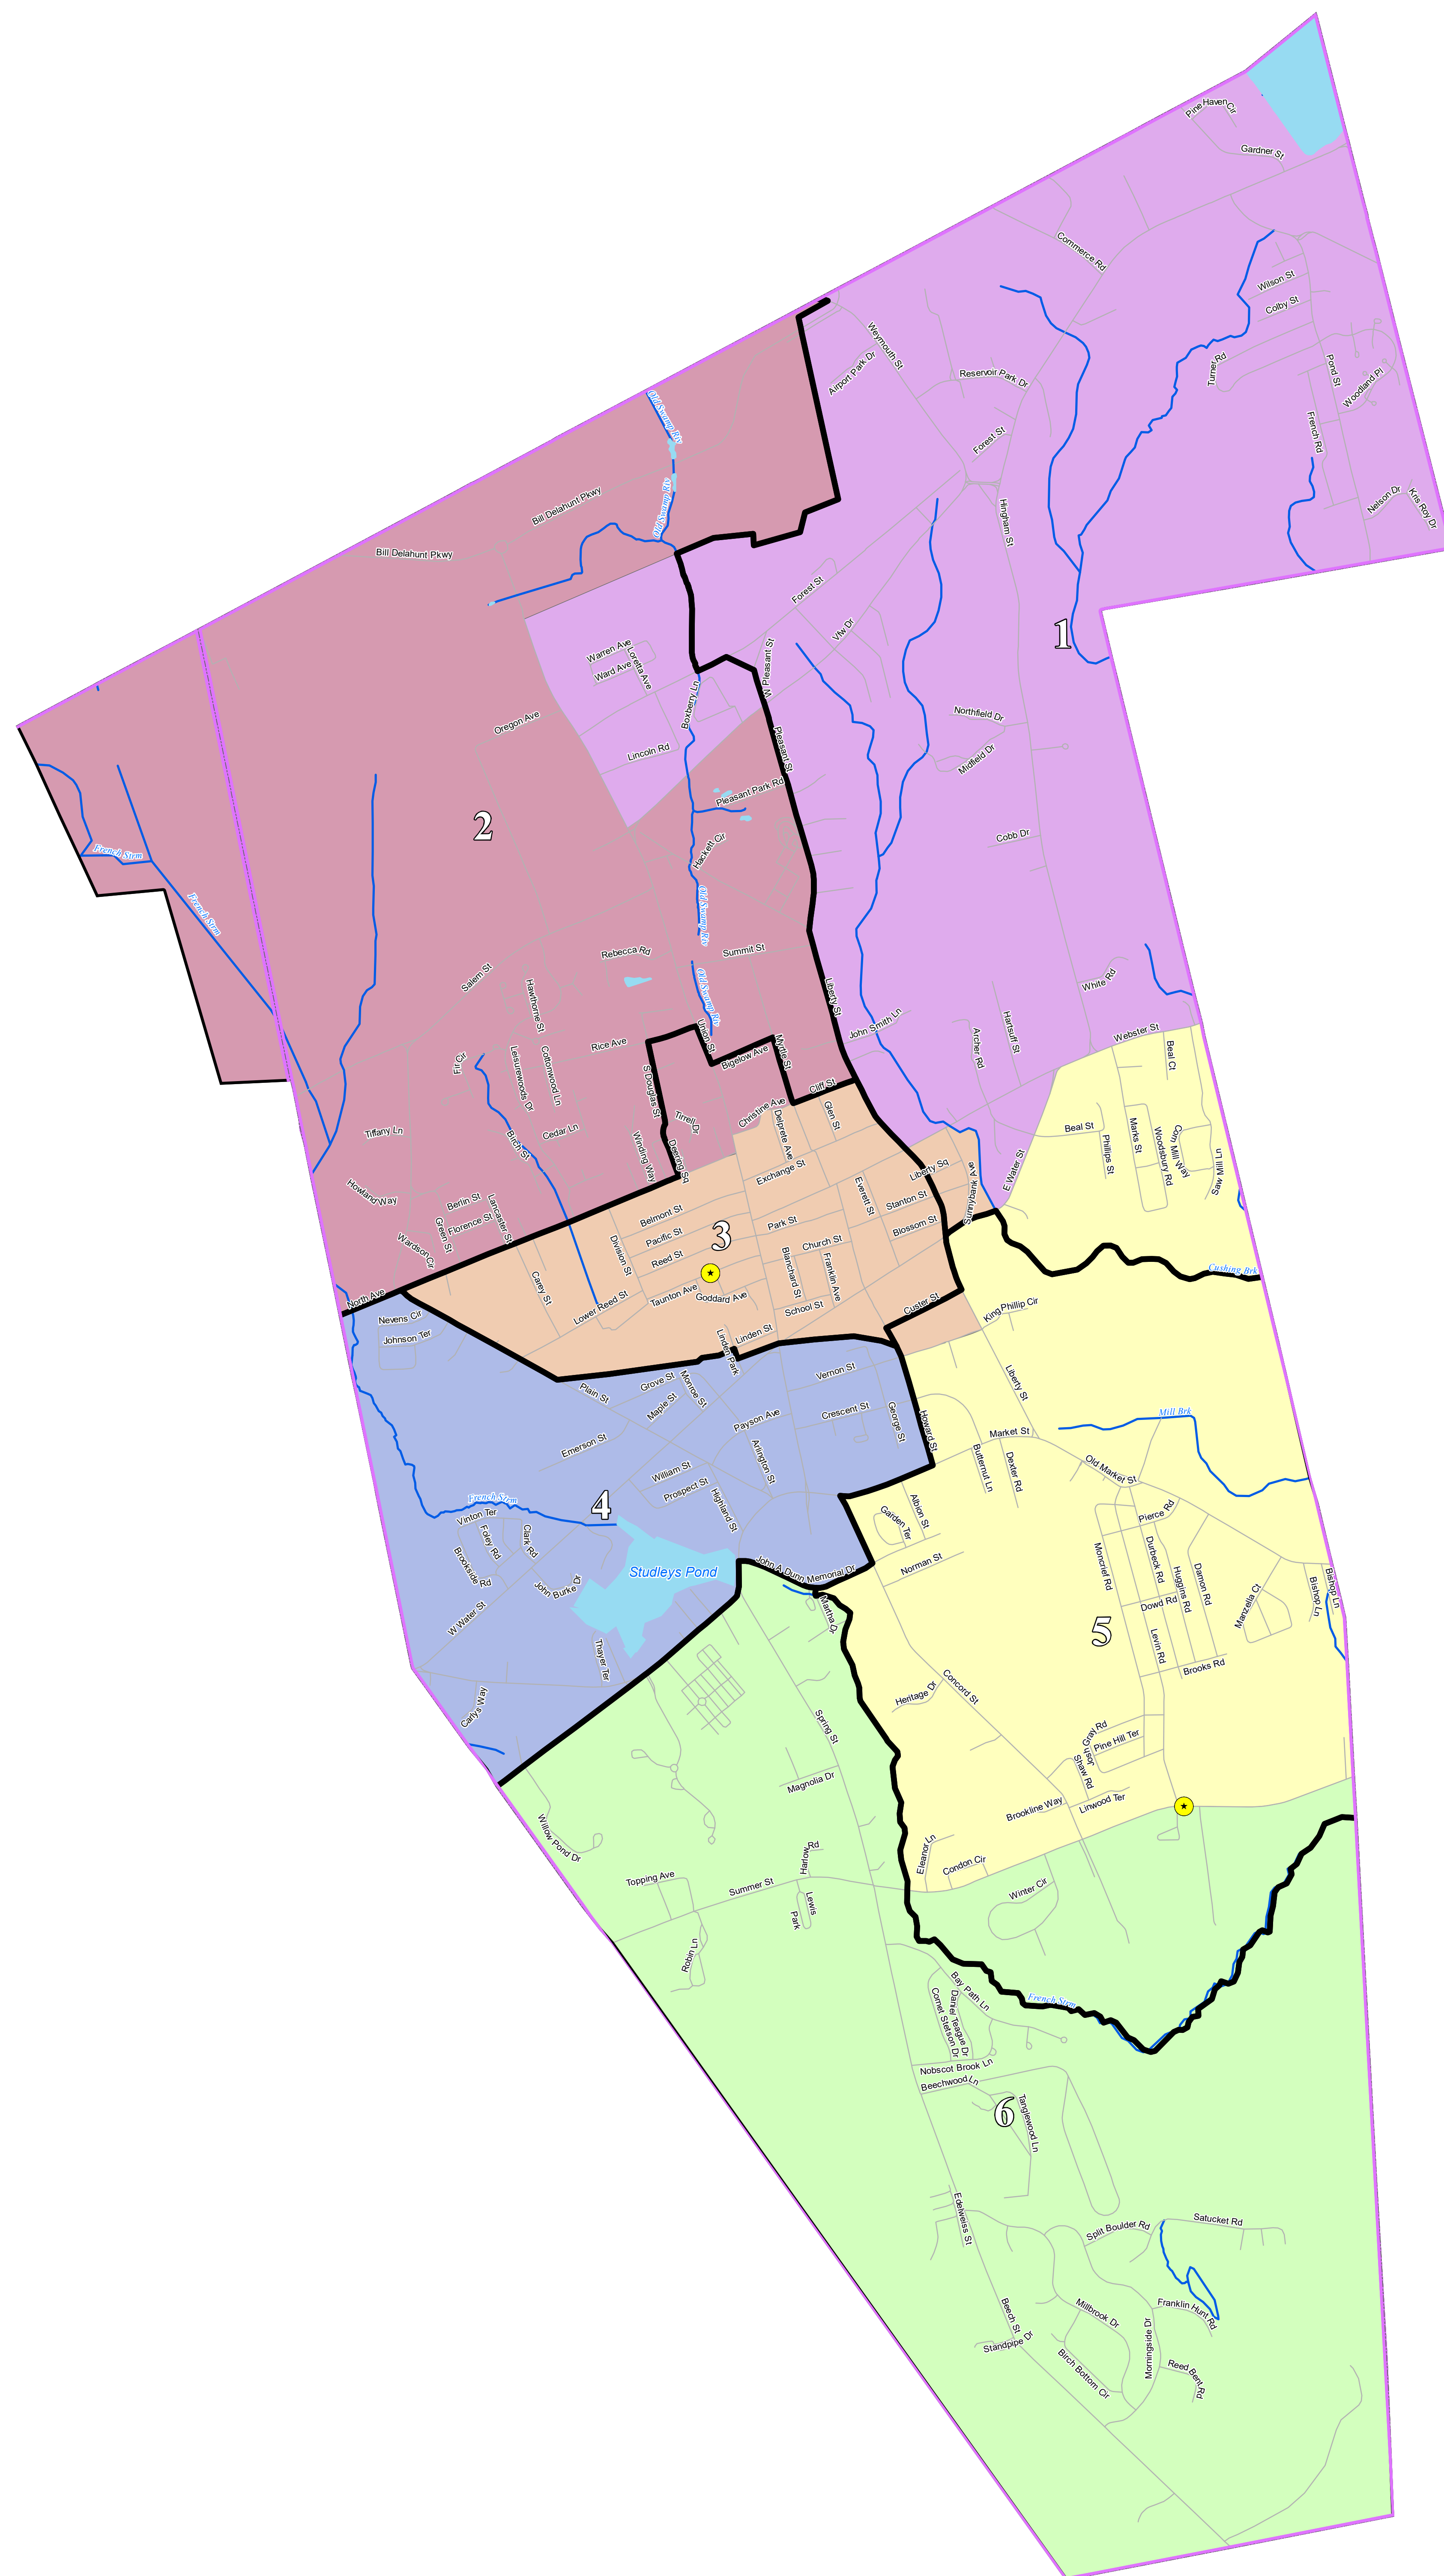

# Town of Rockland

Total 2010 Population: 17,489  
 Total 2020 Population Estimate: 18,012

Precinct	2010 Population	2020 Estimated Population	2020 Population Variance
1	2,847	2,928	-2.47
2	2,930	3,120	3.93
3	2,748	2,856	-4.86
4	3,003	3,036	1.13
5	3,002	3,054	1.73
6	2,923	3,018	0.53

**DRAFT**

**Legend**

- Current Polling Location
- Municipal Boundary
- 2011 Precinct Boundary
- Coastal Water, Lakes, Ponds, Major Rivers

**Geographical Features**

- Streams, Rivers
- Roads

Map produced by the Office of William F. Galvin, Census Liaison  
 Secretary of the Commonwealth  
 Population figures based on the U.S. Census Bureau  
 2010 Decennial Census and  
 UMass Donahue Institute 2020 population estimates