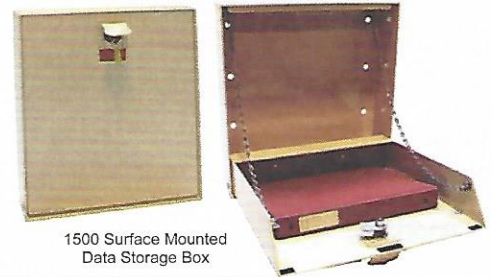

6000 Surface Mounted Hinged Door 6000R Recessed Mounted Hinged Door

EAS MODEL 6000 SURFACE MOUNTED KEY VAULT

55 Key capacity 7"H x 7"W x 5"D

Stock#	Color	Price
6000-1	Black	\$429.00
6000TS-4	Black w/ tamper switch	\$469.00
6000DL	Dual lock option (available on all 6000 series boxes)	\$109.00
Shipping & Handling		\$33.00 per unit

EAS MODEL 6000R RECESSED MOUNTED KEY VAULT

55 Key capacity 7"H x 7"W x 5"D with 9 1/2" x 9 1/2" flange

Stock#	Color	Price
6000R-1	Black	\$479.00
6000RTS-4	Black w/ tamper switch	\$509.00
6000RDL	Dual lock option	\$109.00
6000RMK	Recessed Mounting kit (For new construction only)	\$99.00
Shipping & Handling		\$33.00 per unit

1500 Surface Mounted Data Storage Box

EAS MODEL 1500 DATA STORAGE BOX

Data Storage 15"H x 14"W x 3 1/2"D

Stock#	Color	Price
1500-1	Almond	\$399.00
Shipping & Handling		\$33.00 per unit

MPL-1 MPL-2 MKS

PADLOCKS and KEY SWITCH