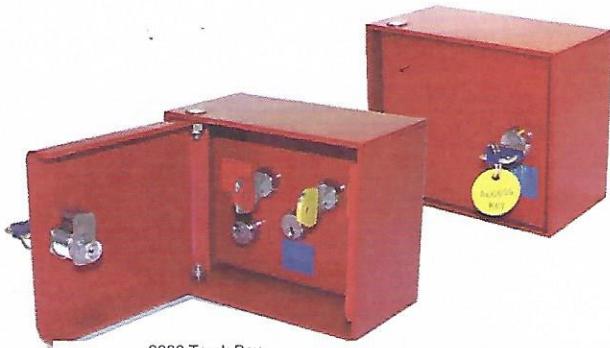

2800 Truck Box

EAS MODEL 2800 TRUCK BOX

Fire Department use only Apparatus key capture device

Stock#	Color	Price
2800	Red	$319.00
Shipping & Handling		$20.00 per unit