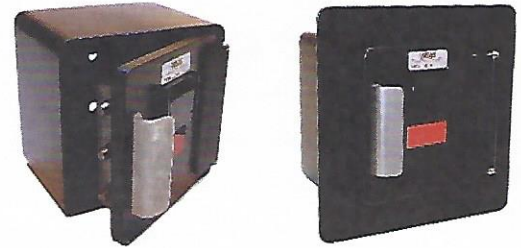

401-295-7707 OR FAX: 401-295-7708

5000HR Recessed Mounted - Hinged Door

PRICE LIST Prices and availability subject to change Email:easkeybox@aol.com Tel:401-295-7707 Fax:401-295-7708 www.easkeybox.com

5000 Surface Mounted Lift Off Door 5000R Recessed Mounted Lift Off Door

EAS MODEL 5000 SURFACE MOUNTED KEY BOX

10 Key capacity 5"H x 4"W x 3/4"D

Stock#	Color	Price
5000-1	Black	\$259.00
5000-2	Brown	\$269.00
5000-3	Gray	\$269.00
5000TS-4	Black w/ tamper switch	\$289.00
5000TS-5	Brown w/ tamper switch	\$309.00
5000TS-6	Gray w/ tamper switch	\$309.00
Shipping & Handling		\$20.00 per unit

EAS MODEL 5000R RECESSED MOUNTED KEY BOX

10 Key capacity 5"H x 4"W x 3/4"D with 7" x 7" flange

Stock#	Color	Price
5000R-1	Black	\$299.00
5000R-2	Brown	\$309.00
5000R-3	Gray	\$309.00
5000RTS-4	Black w/ tamper switch	\$329.00
5000RTS-5	Brown w/ tamper switch	\$349.00
5000RTS-6	Gray w/ tamper switch	\$349.00
5000RMK	Recessed Mounting kit (For new construction only)	\$89.00
Shipping & Handling		\$20.00 per unit

6000 Surface Mounted Hinged Door 6000R Recessed Mounted Hinged Door

EAS MODEL 6000 SURFACE MOUNTED KEY VAULT

55 Key capacity 7"H x 7"W x 5"D

Stock#	Color	Price
6000-1	Black	\$429.00
6000TS-4	Black w/ tamper switch	\$469.00
6000DL	Dual lock option (available on all 6000 series boxes)	\$109.00
Shipping & Handling		\$33.00 per unit